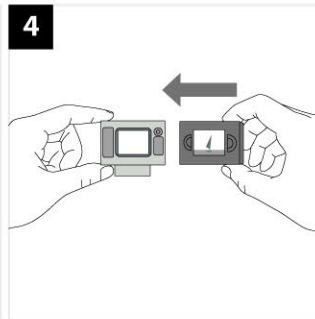

**1** Start here  
Cut along the solid line

**1** Start here  
Cut along the solid line

Fold dotted line

Apply Glue behind

Print on A4 size ( 210mm x 297mm )

**Caution :** Always cut with a sharp knife to avoid damage to your videotape and for children please ask assistance from your parents.