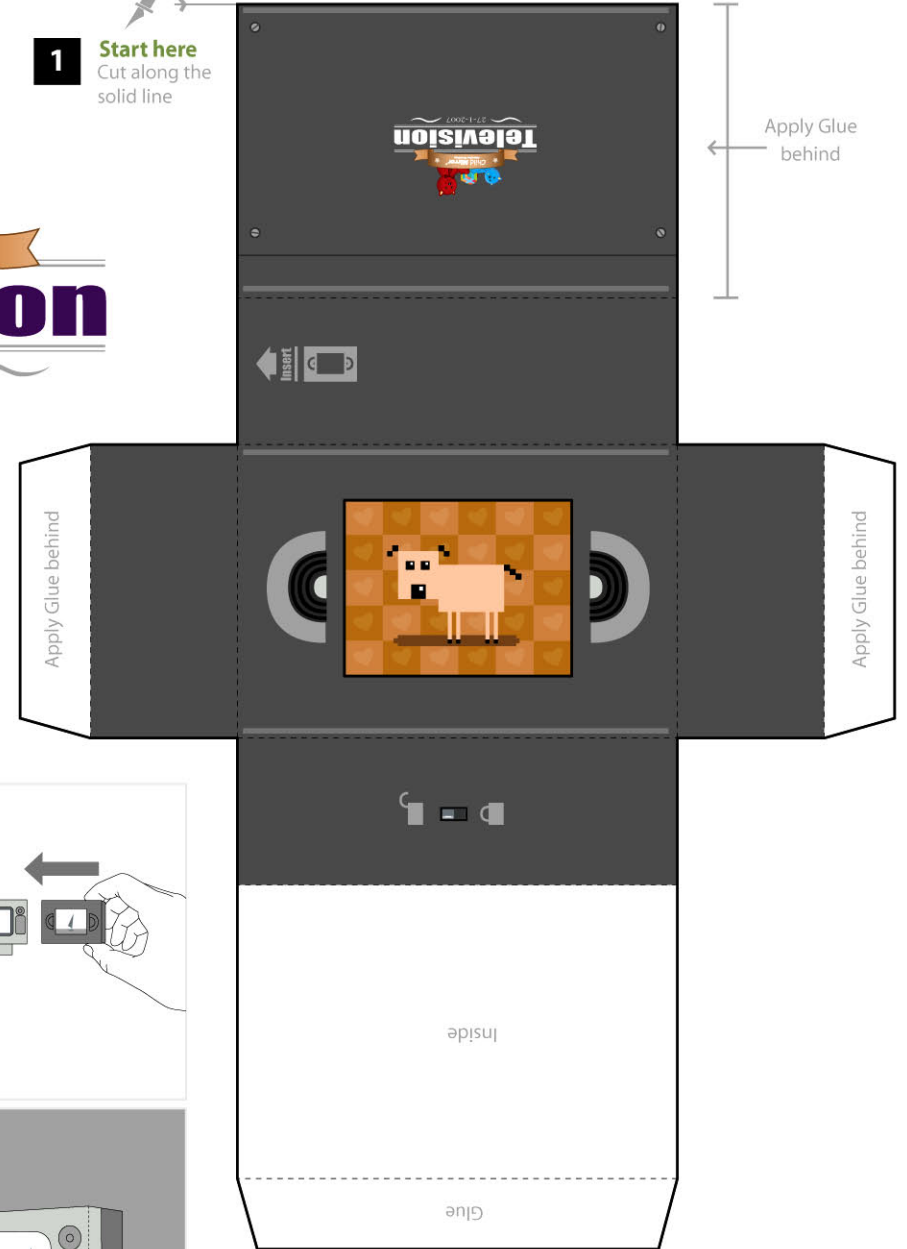

**1** Start here  
Cut along the solid line

**1** Start here  
Cut along the solid line

Fold dotted line

Apply Glue behind

Print on A4 size ( 210mm x 297mm )

**Caution :** Always cut with a sharp knife to avoid damage to your videotape and for children please ask assistance from your parents.