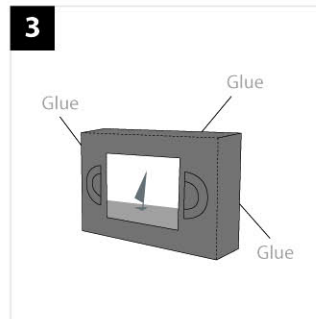

**1** Start here  
Cut along the solid line

**1** Start here  
Cut along the solid line

Fold dotted line

Apply Glue behind

Print on A4 size ( 210mm x 297mm )

**Caution :** Always cut with a sharp knife to avoid damage to your videotape and for children please ask assistance from your parents.