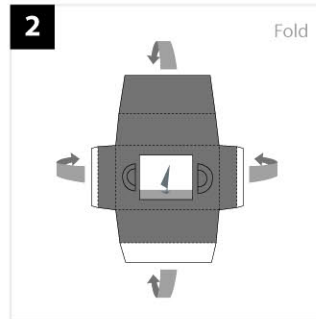

**1** Start here  
Cut along the solid line

**1** Start here  
Cut along the solid line

Fold dotted line

Apply Glue behind

Print on A4 size ( 210mm x 297mm )

**Caution :** Always cut with a sharp knife to avoid damage to your videotape and for children please ask assistance from your parents.