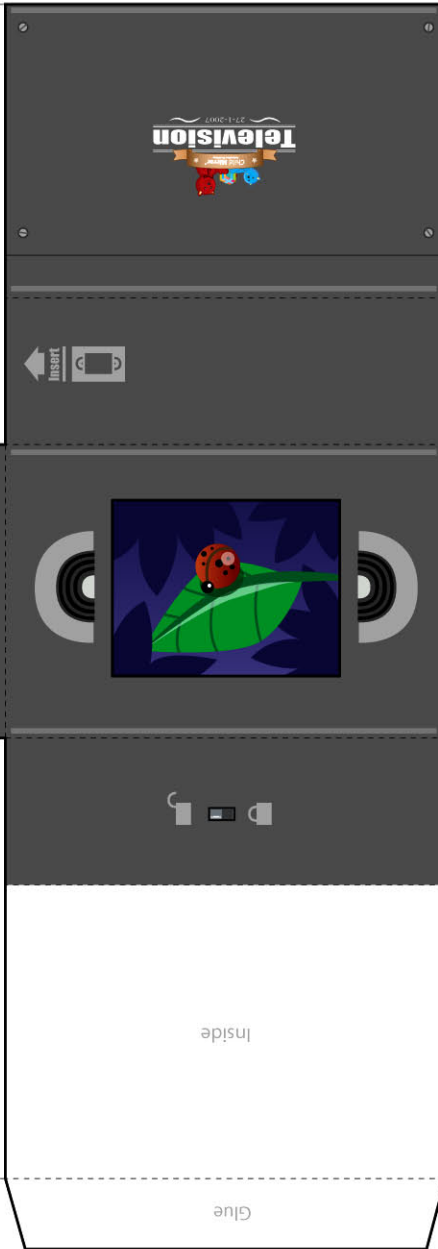

**1** Start here  
Cut along the solid line

**1** Start here  
Cut along the solid line

Fold dotted line

Apply Glue behind

Print on A4 size ( 210mm x 297mm )

**Caution :** Always cut with a sharp knife to avoid damage to your videotape and for children please ask assistance from your parents.