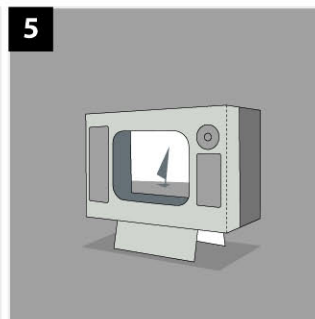

**1** Start here  
Cut along the solid line

**1** Start here  
Cut along the solid line

Apply Glue behind

Fold dotted line

Print on A4 size ( 210mm x 297mm )

**Caution :** Always cut with a sharp knife to avoid damage to your videotape and for children please ask assistance from your parents.