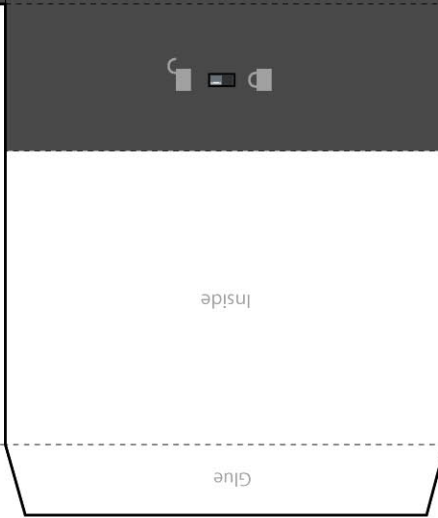

**1** Start here  
Cut along the solid line

**1** Start here  
Cut along the solid line

Apply Glue behind

Fold dotted line

Print on A4 size ( 210mm x 297mm )

**Caution :** Always cut with a sharp knife to avoid damage to your videotape and for children please ask assistance from your parents.