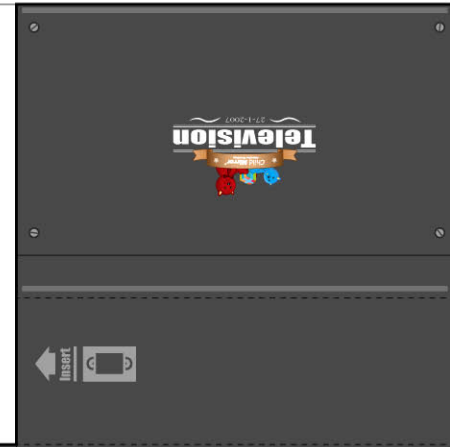

**1** Start here  
Cut along the solid line

**1** Start here  
Cut along the solid line

Apply Glue behind

Fold dotted line

Print on A4 size ( 210mm x 297mm )

**Caution :** Always cut with a sharp knife to avoid damage to your videotape and for children please ask assistance from your parents.