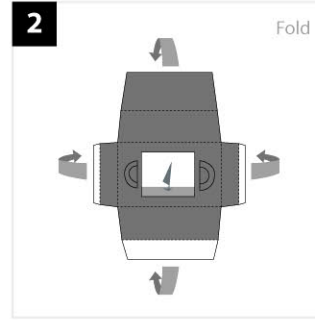

**1** Start here  
Cut along the solid line

**1** Start here  
Cut along the solid line

Apply Glue behind

Fold dotted line

Print on A4 size ( 210mm x 297mm )

**Caution :** Always cut with a sharp knife to avoid damage to your videotape and for children please ask assistance from your parents.