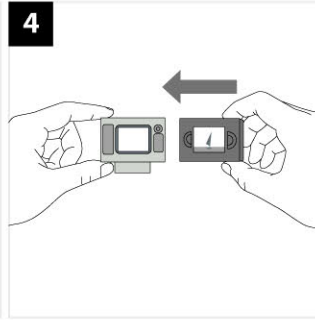

**1** Start here  
Cut along the solid line

**1** Start here  
Cut along the solid line

Apply Glue behind

Fold dotted line

Print on A4 size ( 210mm x 297mm )

**Caution :** Always cut with a sharp knife to avoid damage to your videotape and for children please ask assistance from your parents.