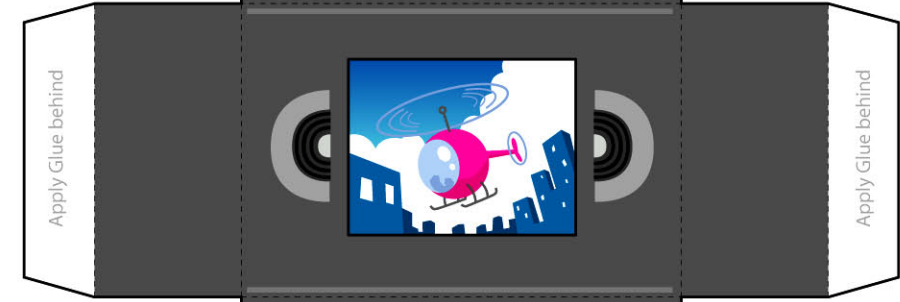

**1** Start here  
Cut along the solid line

**1** Start here  
Cut along the solid line

Apply Glue behind

Fold dotted line

Print on A4 size ( 210mm x 297mm )

**Caution :** Always cut with a sharp knife to avoid damage to your videotape and for children please ask assistance from your parents.