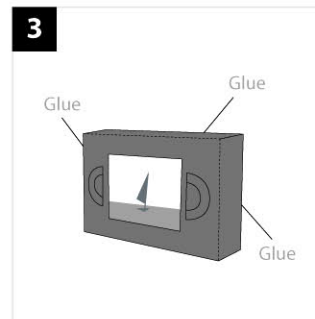

**1** Start here  
Cut along the solid line

**1** Start here  
Cut along the solid line

Apply Glue behind

Fold dotted line

Print on A4 size ( 210mm x 297mm )

**Caution :** Always cut with a sharp knife to avoid damage to your videotape and for children please ask assistance from your parents.