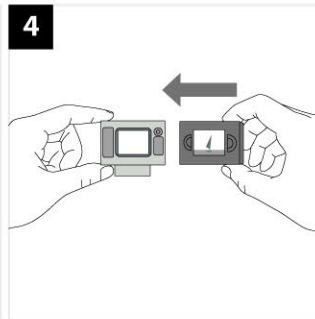

**1** Start here  
Cut along the solid line

**1** Start here  
Cut along the solid line

Fold dotted line

Print on A4 size ( 210mm x 297mm )

**Caution:** Always cut with a sharp knife to avoid damage to your videotape and for children please ask assistance from your parents.