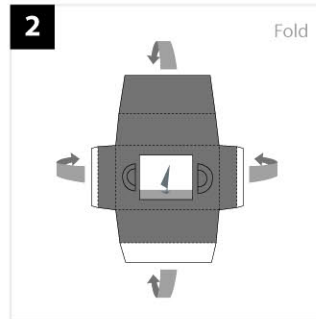

**1** Start here  
Cut along the solid line

**1** Start here  
Cut along the solid line

Fold dotted line

Print on A4 size ( 210mm x 297mm )

**Caution:** Always cut with a sharp knife to avoid damage to your videotape and for children please ask assistance from your parents.