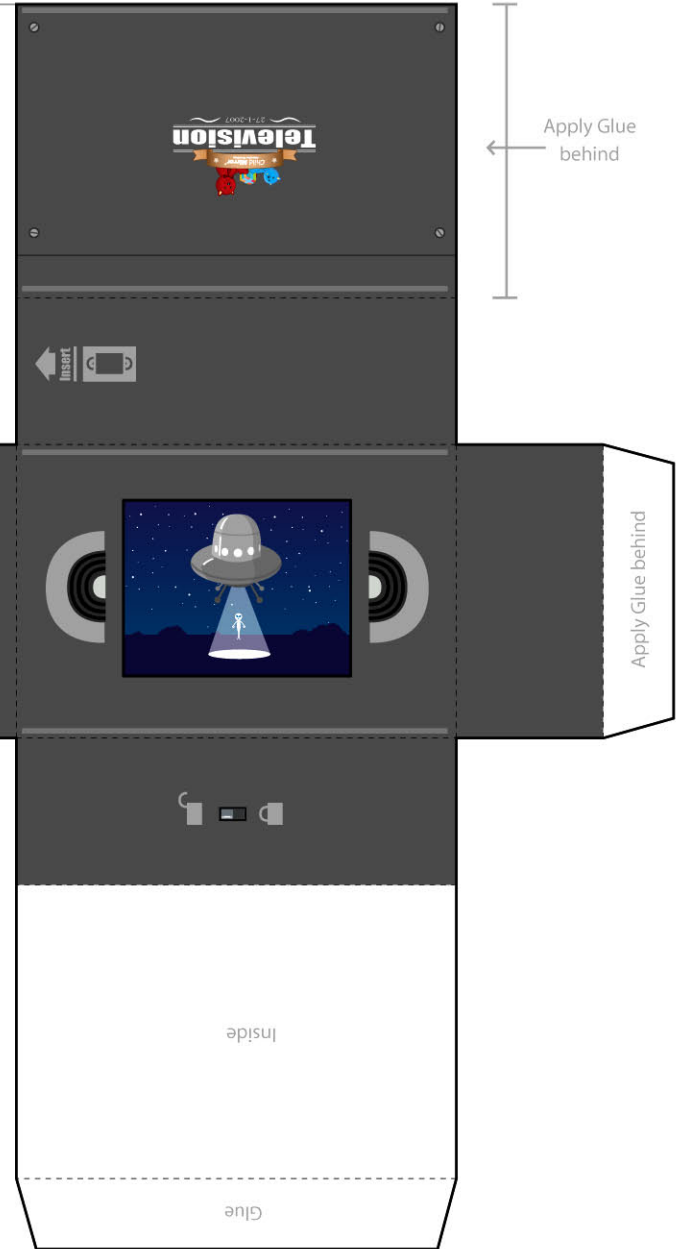

**1** Start here  
Cut along the solid line

**1** Start here  
Cut along the solid line

Fold dotted line

Print on A4 size ( 210mm x 297mm )

**Caution:** Always cut with a sharp knife to avoid damage to your videotape and for children please ask assistance from your parents.