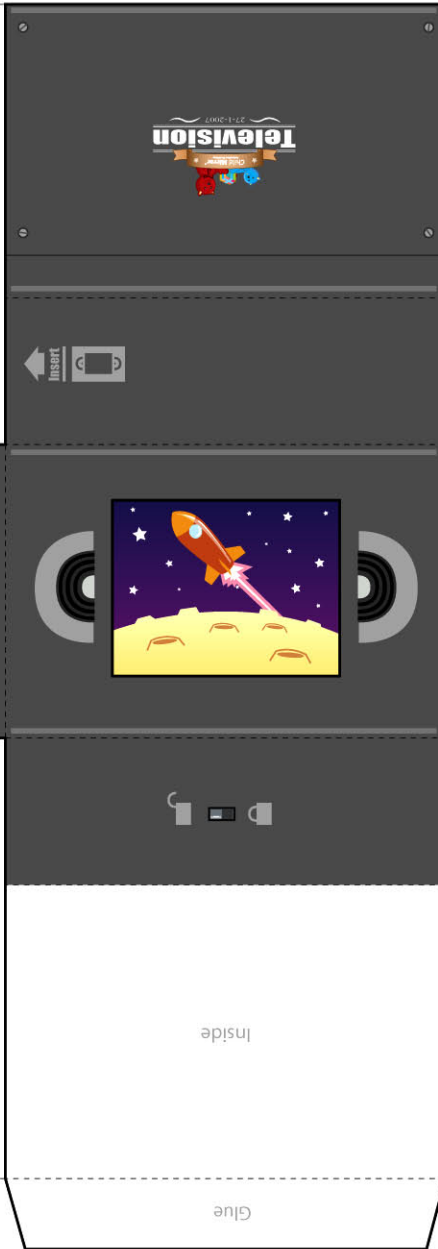

**1** Start here  
Cut along the solid line

**1** Start here  
Cut along the solid line

Fold dotted line

Print on A4 size ( 210mm x 297mm )

**Caution:** Always cut with a sharp knife to avoid damage to your videotape and for children please ask assistance from your parents.