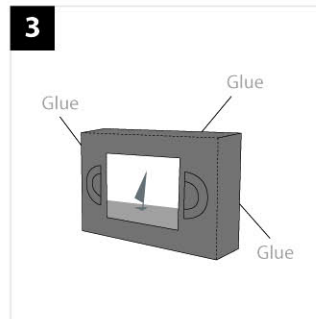

**1** Start here  
Cut along the solid line

**1** Start here  
Cut along the solid line

Fold dotted line

Print on A4 size ( 210mm x 297mm )

**Caution:** Always cut with a sharp knife to avoid damage to your videotape and for children please ask assistance from your parents.