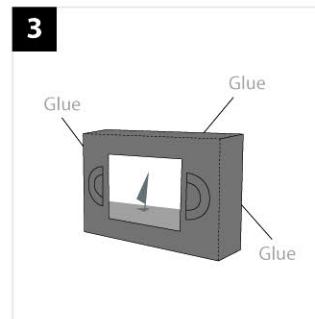

1 Start here
Cut along the solid line

1 Start here
Cut along the solid line

Apply Glue behind

Fold dotted line

Print on A4 size (210mm x 297mm)

Caution : Always cut with a sharp knife to avoid damage to your videotape and for children please ask assistance from your parents.