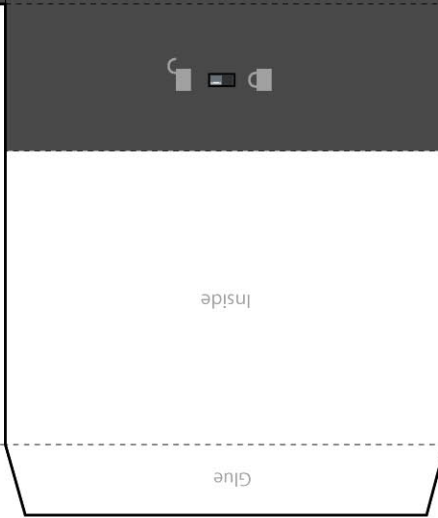

1 Start here
Cut along the solid line

1 Start here
Cut along the solid line

Apply Glue behind

Fold dotted line

Print on A4 size (210mm x 297mm)

Caution : Always cut with a sharp knife to avoid damage to your videotape and for children please ask assistance from your parents.