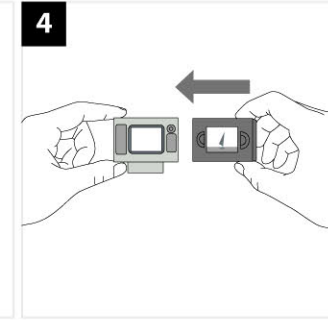

1 Start here
Cut along the solid line

1 Start here
Cut along the solid line

Apply Glue behind

Fold dotted line

Print on A4 size (210mm x 297mm)

Caution : Always cut with a sharp knife to avoid damage to your videotape and for children please ask assistance from your parents.