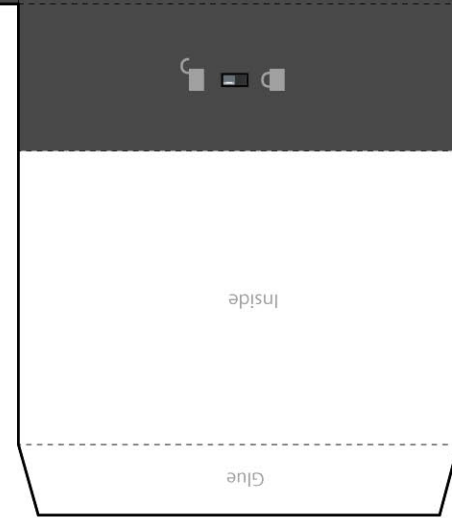

1 Start here
Cut along the solid line

1 Start here
Cut along the solid line

Apply Glue behind

Fold dotted line

Print on A4 size (210mm x 297mm)

Caution : Always cut with a sharp knife to avoid damage to your videotape and for children please ask assistance from your parents.