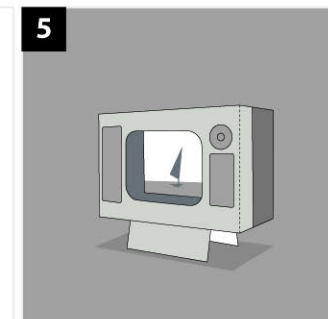

1 Start here
Cut along the solid line

1 Start here
Cut along the solid line

Apply Glue behind

Fold dotted line

Print on A4 size (210mm x 297mm)

Caution : Always cut with a sharp knife to avoid damage to your videotape and for children please ask assistance from your parents.