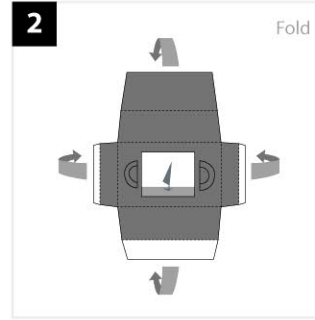

1 Start here
Cut along the solid line

1 Start here
Cut along the solid line

Apply Glue behind

Fold dotted line

Print on A4 size (210mm x 297mm)

Caution : Always cut with a sharp knife to avoid damage to your videotape and for children please ask assistance from your parents.