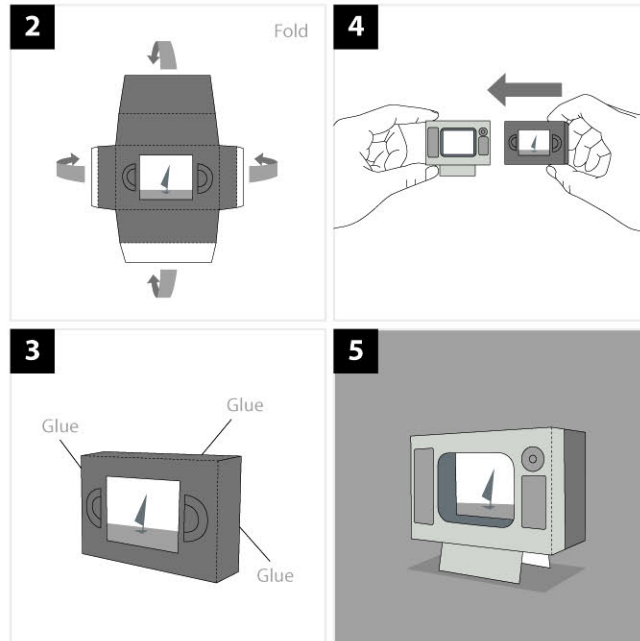

**1** Start here  
Cut along the solid line

**1** Start here  
Cut along the solid line

Apply Glue behind

Fold dotted line

Print on A4 size ( 210mm x 297mm )

**Caution:** Always cut with a sharp knife to avoid damage to your videotape and for children please ask assistance from your parents.