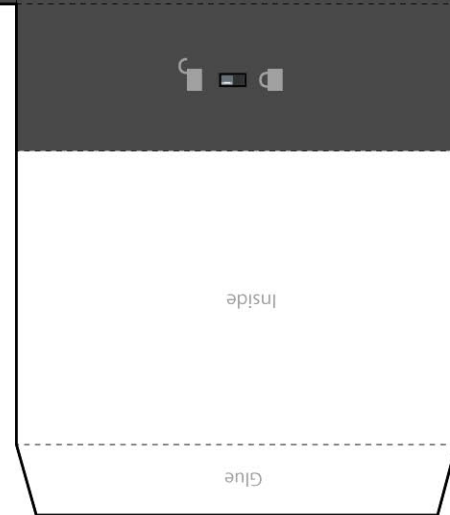

**1** Start here  
Cut along the solid line

**1** Start here  
Cut along the solid line

Apply Glue behind

Fold dotted line

Print on A4 size ( 210mm x 297mm )

**Caution:** Always cut with a sharp knife to avoid damage to your videotape and for children please ask assistance from your parents.