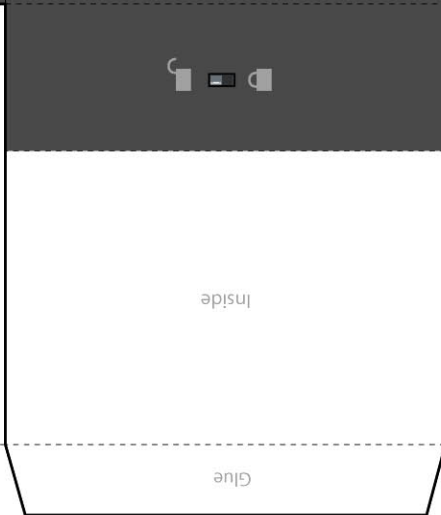

**1** Start here  
Cut along the solid line

**1** Start here  
Cut along the solid line

Apply Glue behind

Fold dotted line

Print on A4 size ( 210mm x 297mm )

**Caution:** Always cut with a sharp knife to avoid damage to your videotape and for children please ask assistance from your parents.