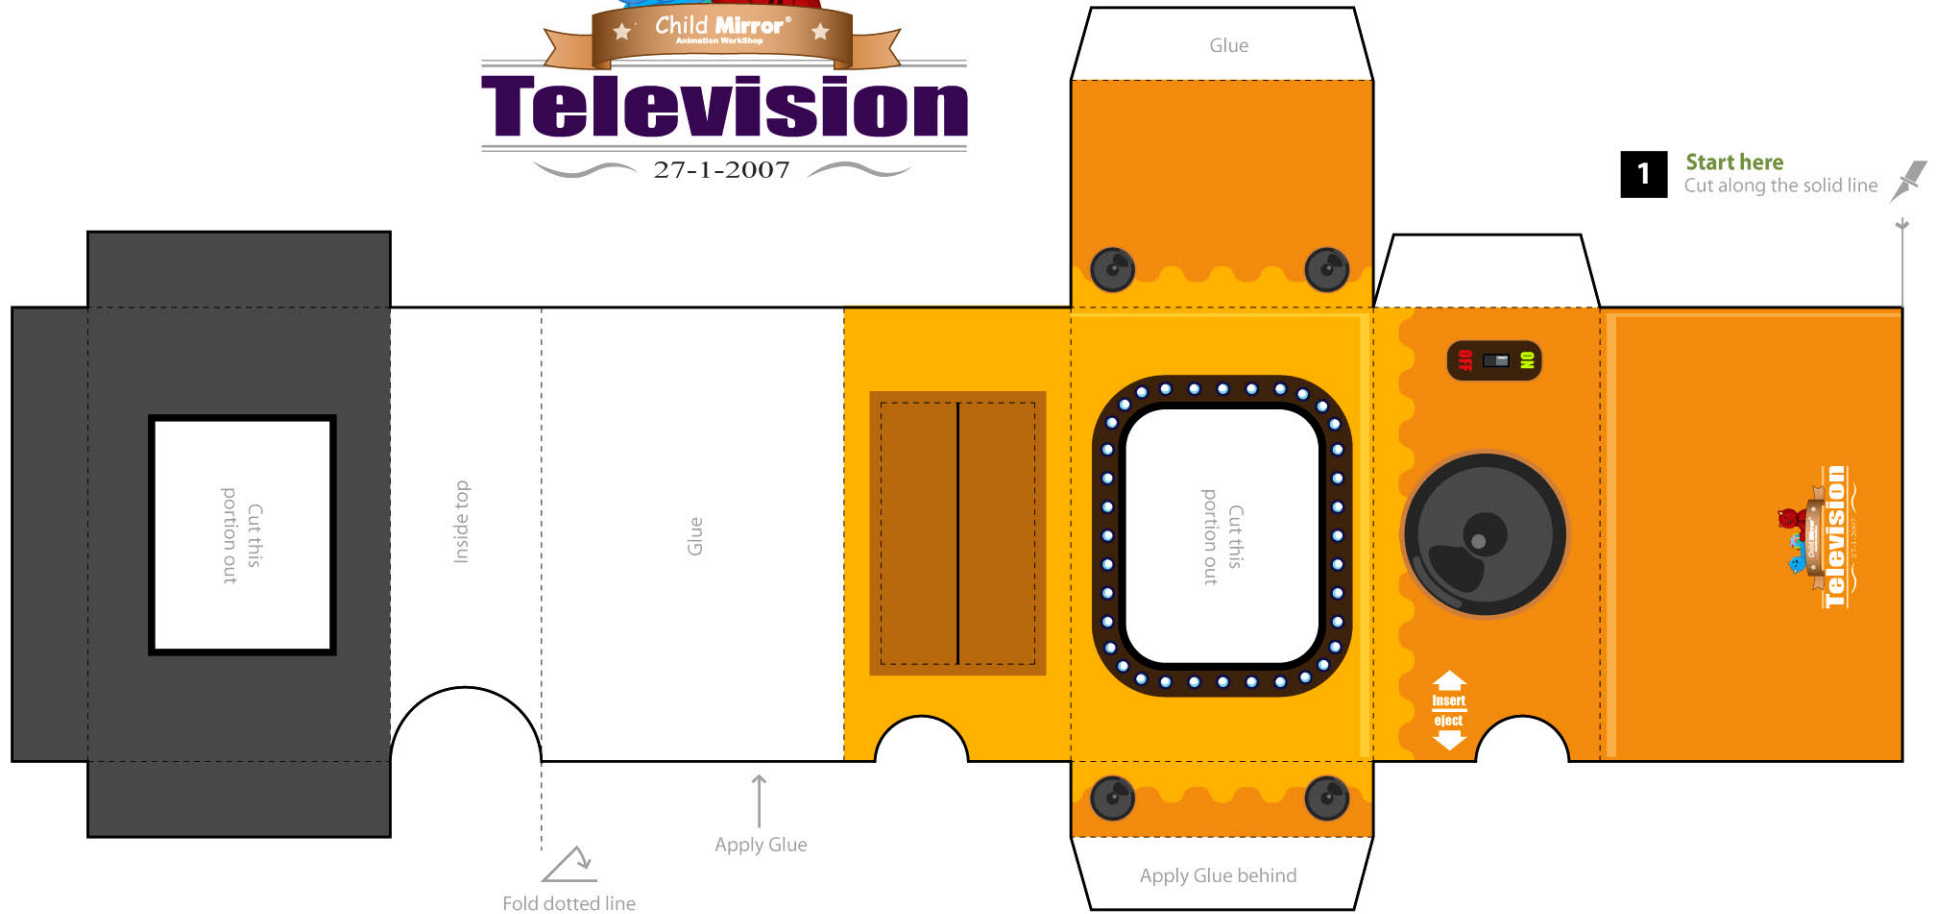

Print on A4 size (210mm x 297mm)

Caution : Always cut with a sharp knife to avoid damage to your Television and for children please ask assistance from your parents.

2

Fold

3

Fold

4

5