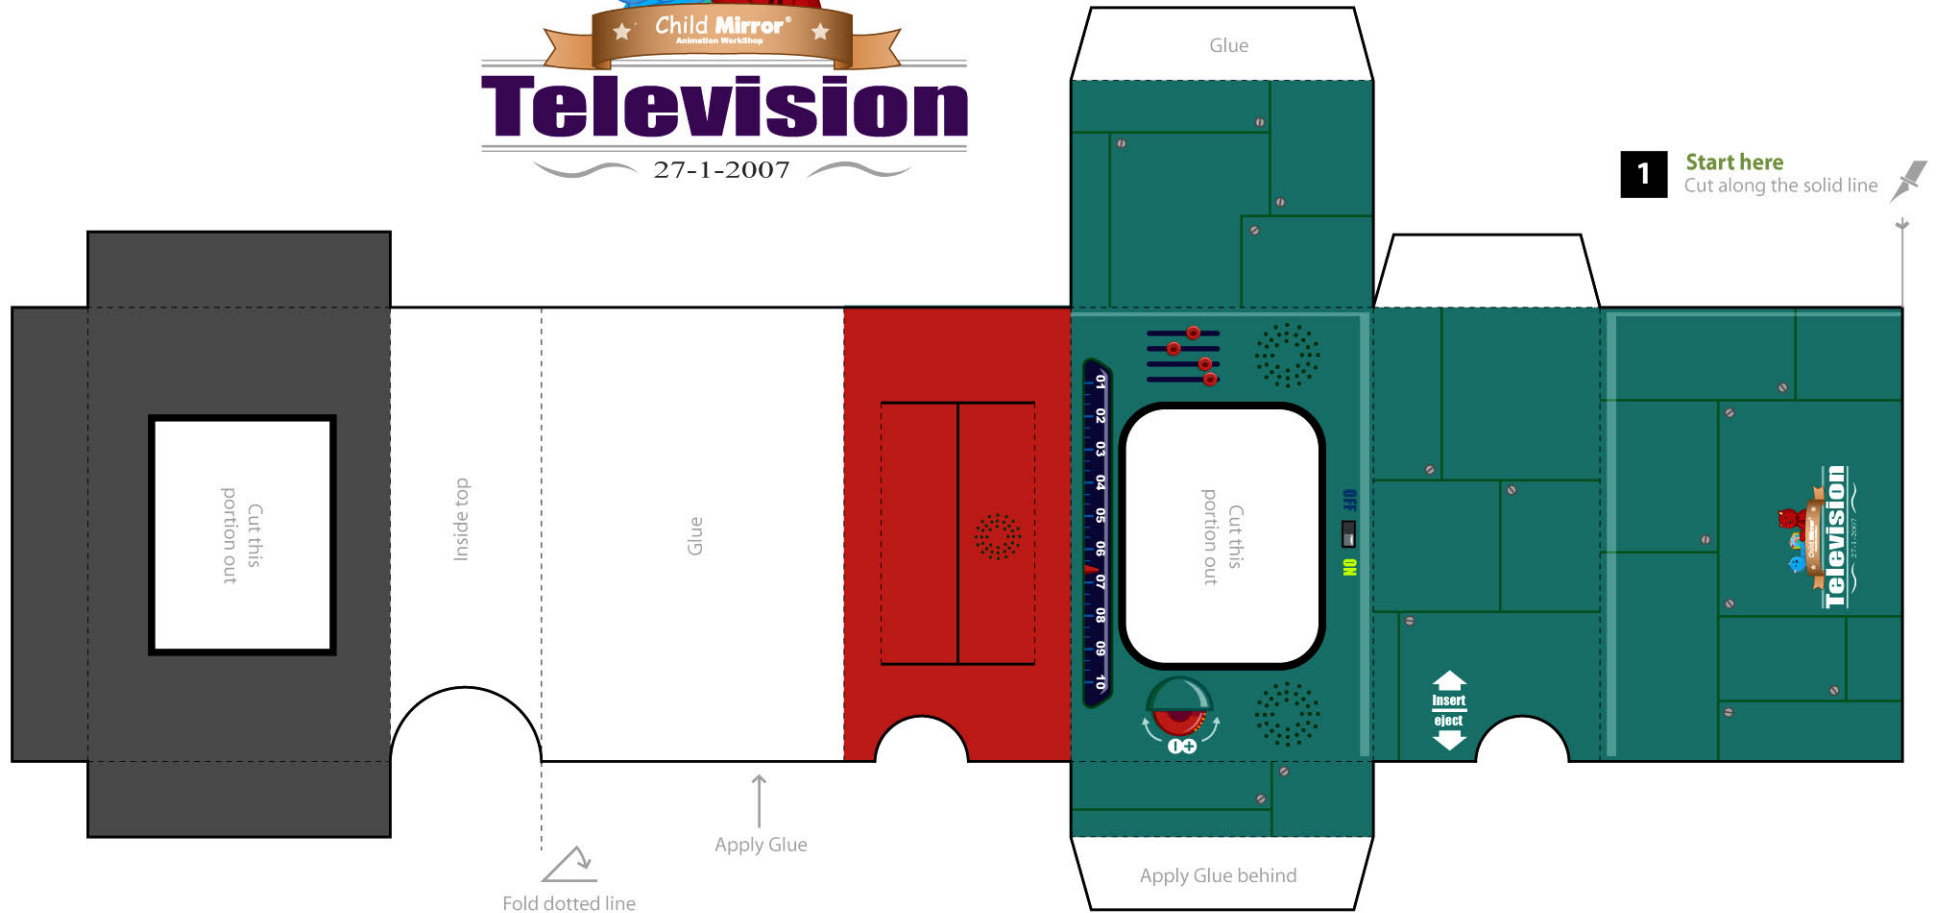

Print on A4 size ( 210mm x 297mm )

**Caution :** Always cut with a sharp knife to avoid damage to your Television and for children please ask assistance from your parents.

2

Fold

3

Fold

4

5