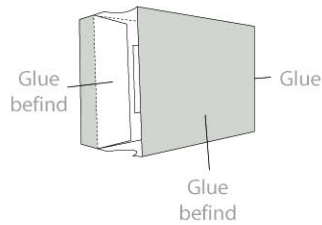

Print on A4 size ( 210mm x 297mm )

**Caution :** Always cut with a sharp knife to avoid damage to your Television and for children please ask assistance from your parents.

2

Fold

3

Fold

4

5