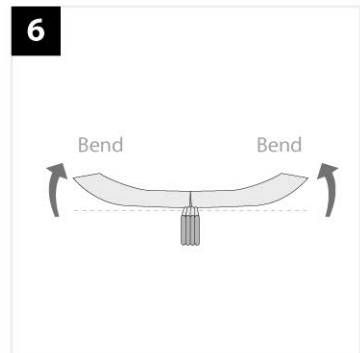

Recommended : Print on A4 size (210mm x 297mm) & hard paper.

Giant Swallowtail

How to play :
Glide (December Butterfly)
gently into flight.

Note :
Watch how the wind glide his flight. Have fun experimenting with the wind and how you glide him.