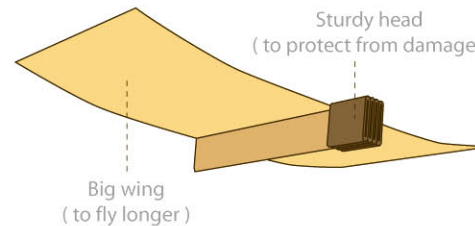

Recommended : Print on A4 size (210mm x 297mm) & hard paper.

Giant Swallowtail

How to play :
Glide (December Butterfly)
gently into flight.

Note :
Watch how the wind glide his flight. Have fun experimenting with the wind and how you glide him.

Caution : Always cut with a sharp knife to avoid damage to your December Butterfly and for children please ask assistance from your parents. It's fun for the whole family.