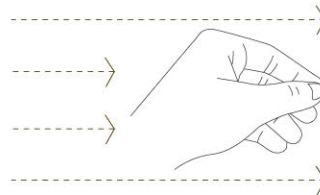

Recommended : Print on A4 size (210mm x 297mm) & hard paper.

Giant Swallowtail

How to play :
Glide (December Butterfly)
gently into flight.

Note :
Watch how the wind glide his flight. Have fun experimenting with the wind and how you glide him.

Caution : Always cut with a sharp knife to avoid damage to your December Butterfly and for children please ask assistance from your parents. It's fun for the whole family.