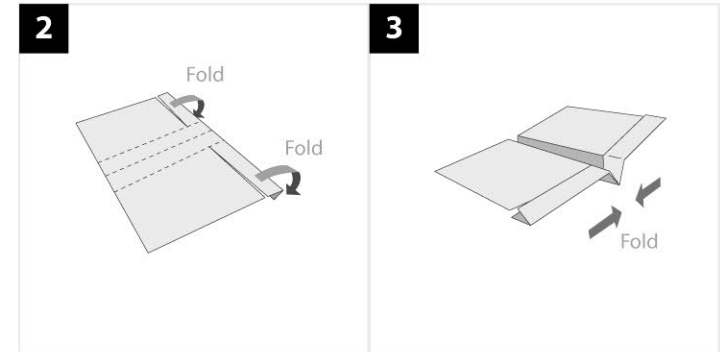

Recommended : Print on A4 size (210mm x 297mm) & hard paper.

Giant Swallowtail

How to play :
Glide (December Butterfly)
gently into flight.

Note :
Watch how the wind glide his flight. Have fun experimenting with the wind and how you glide him.