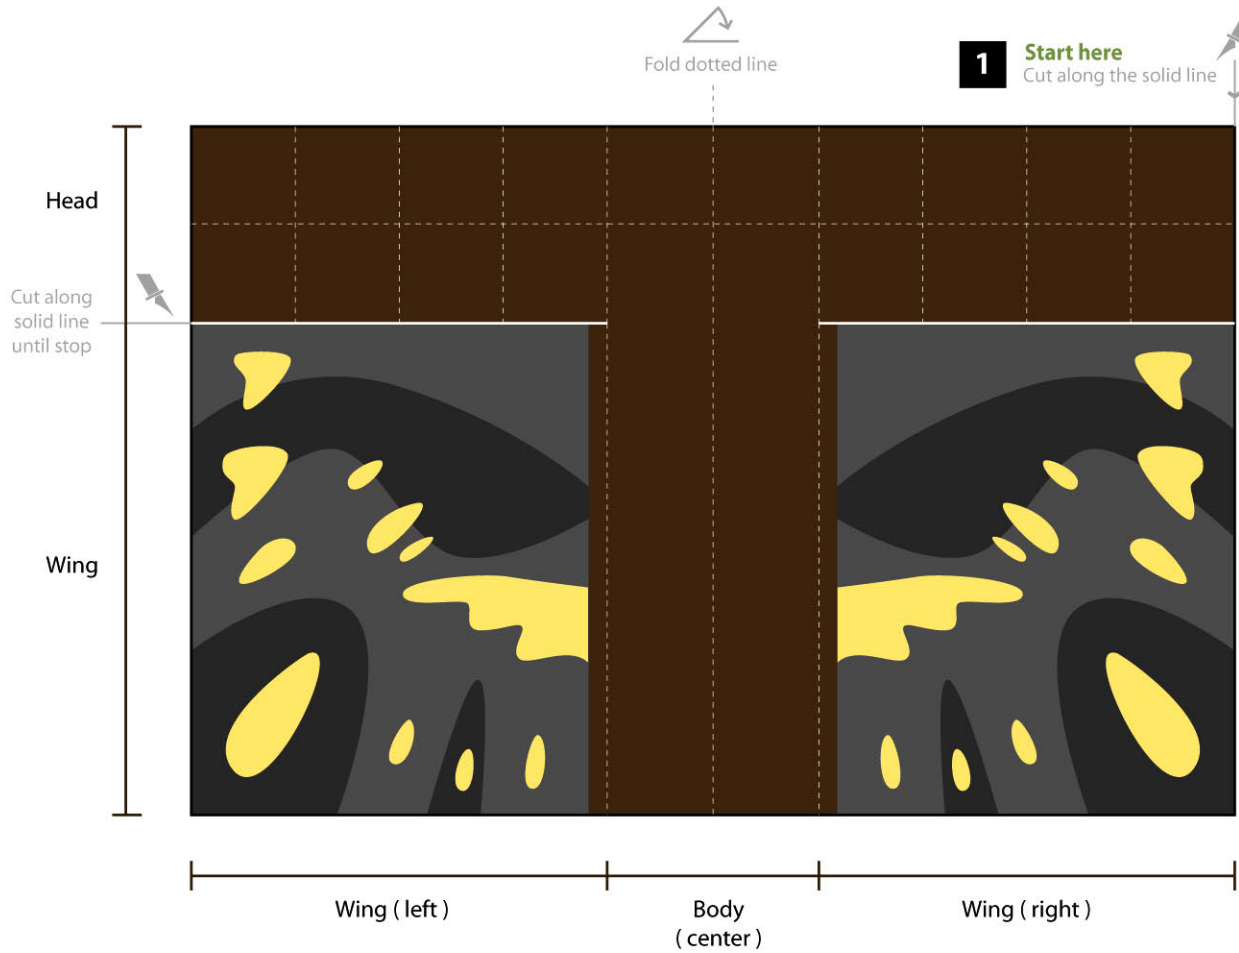

Recommended : Print on A4 size (210mm x 297mm) & hard paper.

Giant Swallowtail

How to play :
Glide (December Butterfly)
gently into flight.

Note :
Watch how the wind glide his flight. Have fun experimenting with the wind and how you glide him.

Caution : Always cut with a sharp knife to avoid damage to your December Butterfly and for children please ask assistance from your parents. It's fun for the whole family.