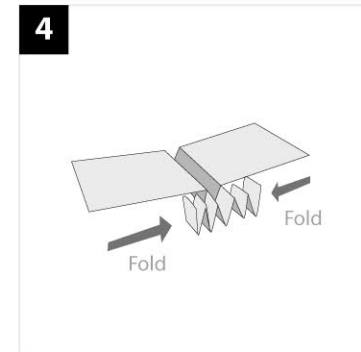

Recommended : Print on A4 size (210mm x 297mm) & hard paper.

Giant Swallowtail

How to play :
Glide (December Butterfly)
gently into flight.

Note :
Watch how the wind glide his flight. Have fun experimenting with the wind and how you glide him.