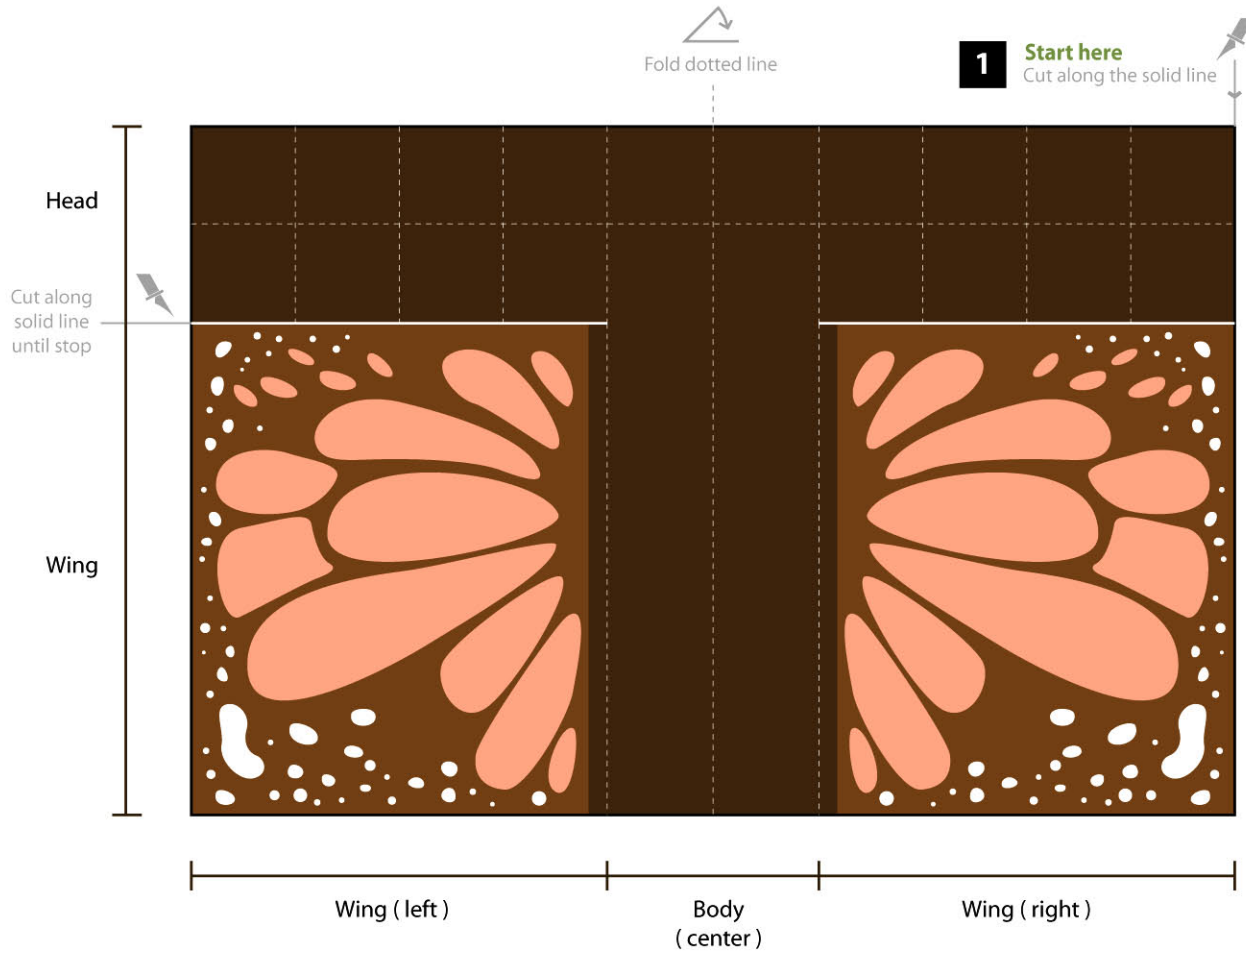

Recommended : Print on A4 size (210mm x 297mm) & hard paper.

Monarch

How to play :
Glide (December Butterfly)
gently into flight.

Note :
Watch how the wind glide his flight. Have fun experimenting with the wind and how you glide him.

Caution : Always cut with a sharp knife to avoid damage to your December Butterfly and for children please ask assistance from your parents. It's fun for the whole family.