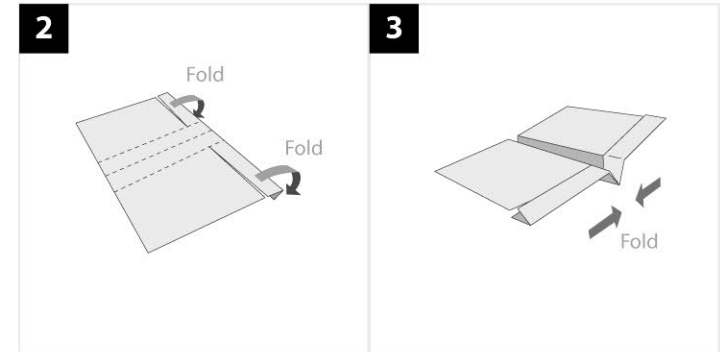

Recommended : Print on A4 size (210mm x 297mm) & hard paper.

Monarch

How to play :
Glide (December Butterfly)
gently into flight.

Note :
Watch how the wind glide his flight. Have fun experimenting with the wind and how you glide him.