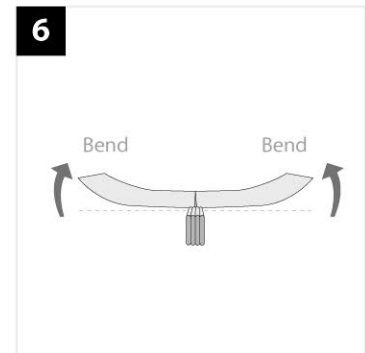

Recommended : Print on A4 size (210mm x 297mm) & hard paper.

Monarch

How to play :
Glide (December Butterfly)
gently into flight.

Note :
Watch how the wind glide his flight. Have fun experimenting with the wind and how you glide him.