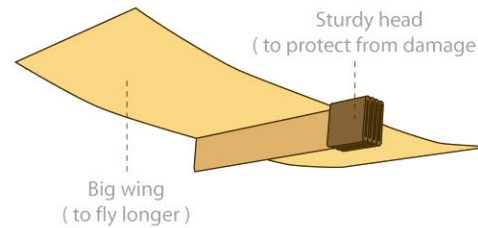

Recommended : Print on A4 size (210mm x 297mm) & hard paper.

Monarch

How to play :
Glide (December Butterfly)
gently into flight.

Note :
Watch how the wind glide his flight. Have fun experimenting with the wind and how you glide him.

Caution : Always cut with a sharp knife to avoid damage to your December Butterfly and for children please ask assistance from your parents. It's fun for the whole family.