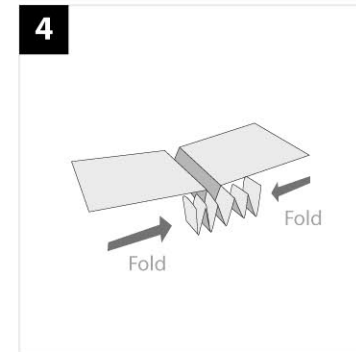

Recommended : Print on A4 size (210mm x 297mm) & hard paper.

Monarch

How to play :
Glide (December Butterfly)
gently into flight.

Note :
Watch how the wind glide his flight. Have fun experimenting with the wind and how you glide him.