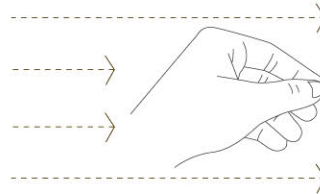

Recommended : Print on A4 size (210mm x 297mm) & hard paper.

Monarch

How to play :
Glide (December Butterfly)
gently into flight.

Note :
Watch how the wind glide his flight. Have fun experimenting with the wind and how you glide him.

Caution : Always cut with a sharp knife to avoid damage to your December Butterfly and for children please ask assistance from your parents. It's fun for the whole family.